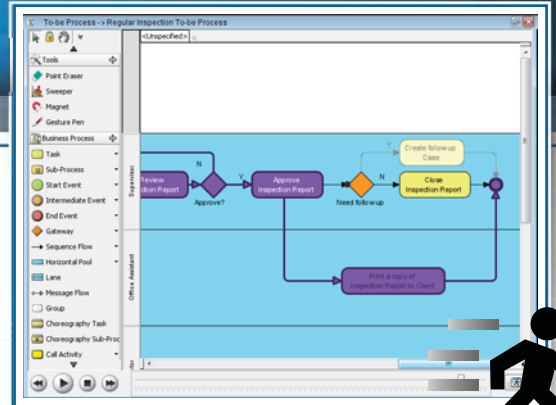

Business Process Visual ARCHITECT

# Easy and Intelligent Business Process Modeler

## Business process diagram

Tracing between as-is and to-be process

Animating business process

Supported Standard :

# Effective Business Process Capturing with Animacian

Walk through, annotate and animate business process.

**Present**

Identify participants, tasks, decisions and events.

**Discuss**

**Design**

Create, connect and organize business process elements.