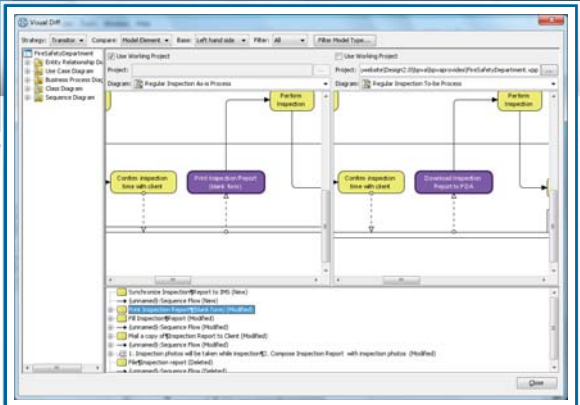

Business Process Visual ARCHITECT

# Easy and Intelligent Business Process Modeler

## Business process diagram

Tracing between as-is and to-be process

Animating business process

Supported Standard :

# Effective Business Process Capturing with Animacian

Walk through, annotate and animate business process.

**Present**

Identify participants, tasks, decisions and events.

**Discuss**

**Design**

Create, connect and organize business process elements.