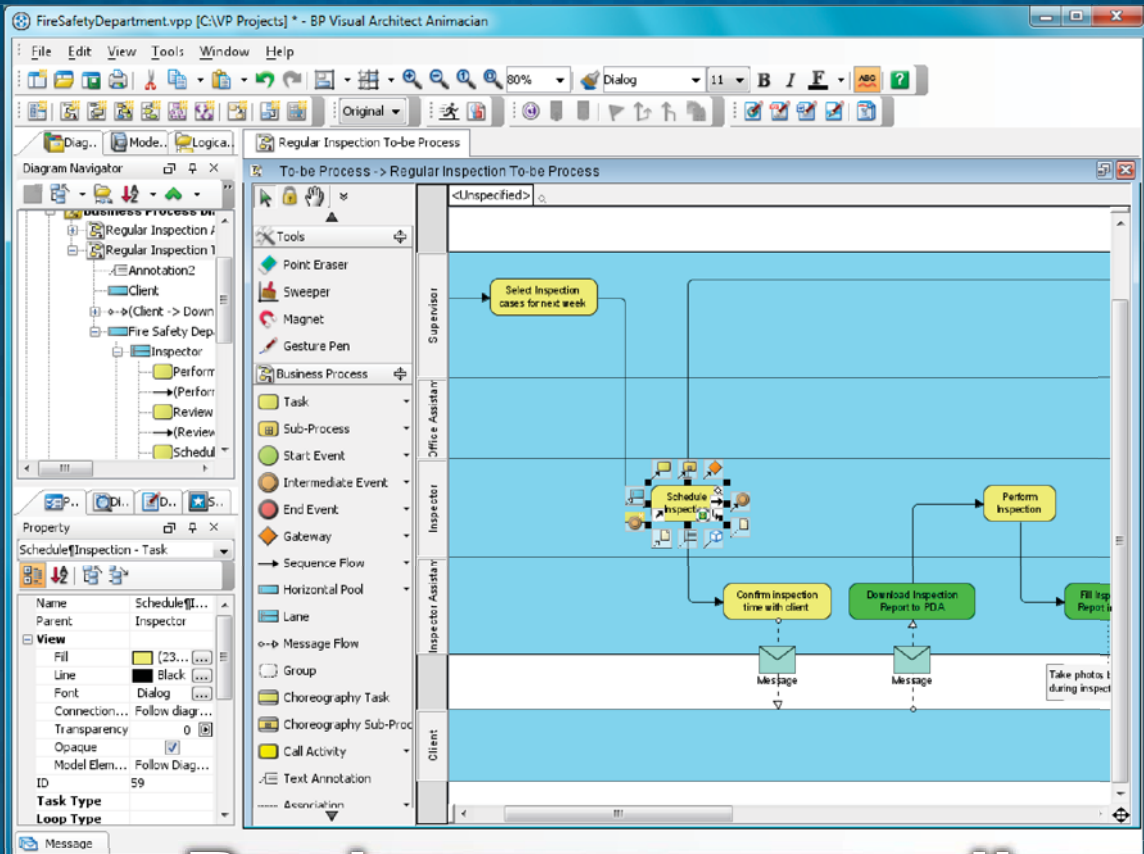

Business Process Visual ARCHITECT

# Easy and Intelligent Business Process Modeler

## Business process diagram

Tracing between as-is and to-be process

Animating business process

Supported Standard :

# Effective Business Process Capturing with Animacian

Walk through, annotate and animate business process.

**Present**

Identify participants, tasks, decisions and events.

**Discuss**

**Design**

Create, connect and organize business process elements.